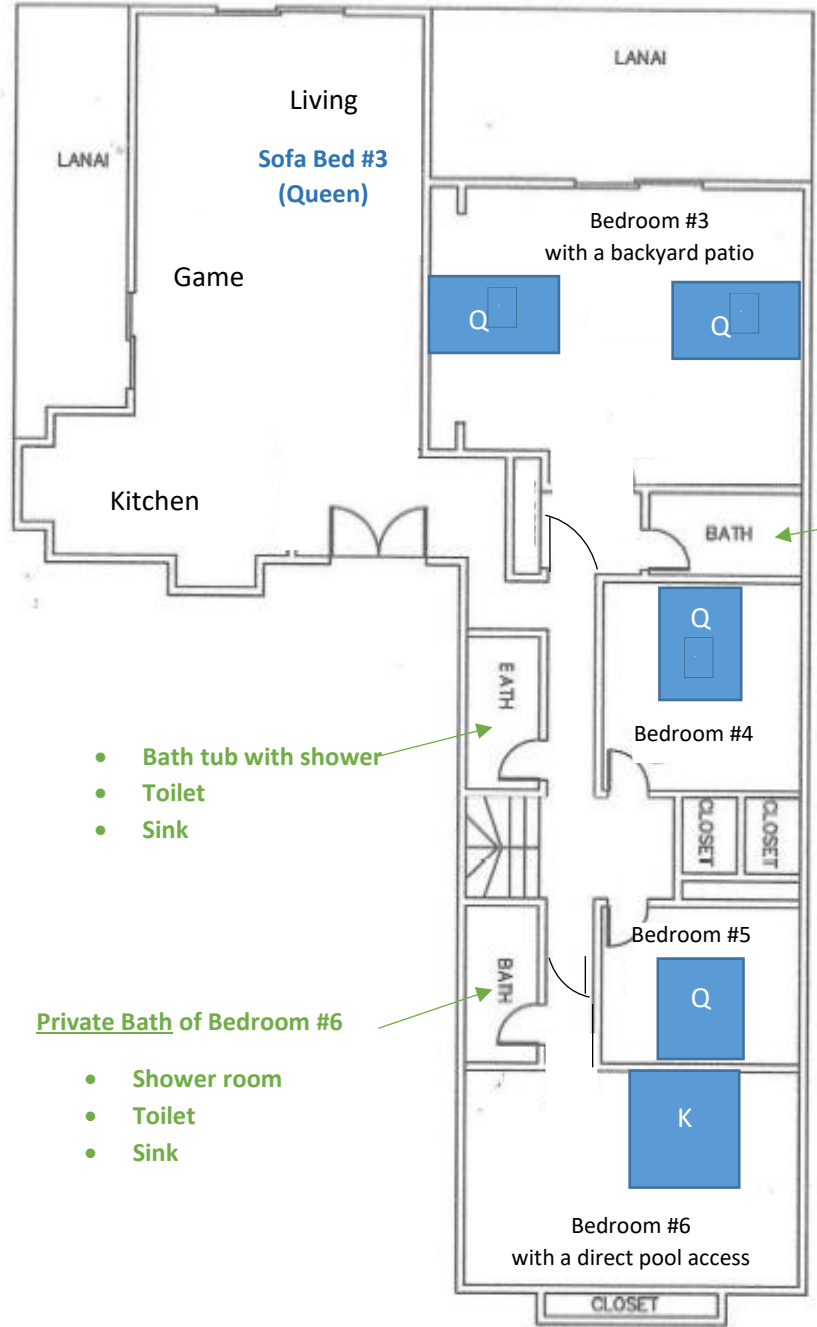

Main House 6BA/5BA (Unit 2001)

Floor Plans

Symbols

: King Bed

: Queen Bed

Main House – Upstairs

Upstairs

Bath for Bedroom #2

- Bath tub with shower
- Toilet
- Sink

Private Bath of Master Bedroom

- Oversized shower room
- Double sink
- Toilet

Sofa Bed #2 (Single)

Main House - Downstairs

Private Bath of Bedroom #3

- Oversized shower room
- Toilet & bidet
- Double sink

- Bath tub with shower
- Toilet
- Sink

Private Bath of Bedroom #6

- Shower room
- Toilet
- Sink

Main House Bed Configurations

- 6 Bedrooms, 5 Baths
- 7 Beds (King: 2, Queen: 5)
- Every bedroom has an AC unit and a ceiling fan

Regular Beds

Master Bedroom (Bedroom #1)	King: 1	<ul style="list-style-type: none"> • PRIVATE BATH • SPECTACULAR OCEAN VIEW • Huge balcony • TV • AC unit • Ceiling fan
Bedroom #2	Queen: 1	<ul style="list-style-type: none"> • AC unit • Ceiling fan
Bedroom #3	Queen: 2	<ul style="list-style-type: none"> • PRIVATE BATH • BACKYARD PATIO ON THE OCEAN SIDE • AC unit, • Ceiling fan
Bedroom #4	Queen: 1	<ul style="list-style-type: none"> • AC unit • Ceiling fan
Bedroom #5	Queen: 1	<ul style="list-style-type: none"> • AC unit • Ceiling fan
Bedroom #6	King: 1	<ul style="list-style-type: none"> • PRIVATE BATH • DIRECT ACCESS TO THE POOL • TV • AC unit • Ceiling fan