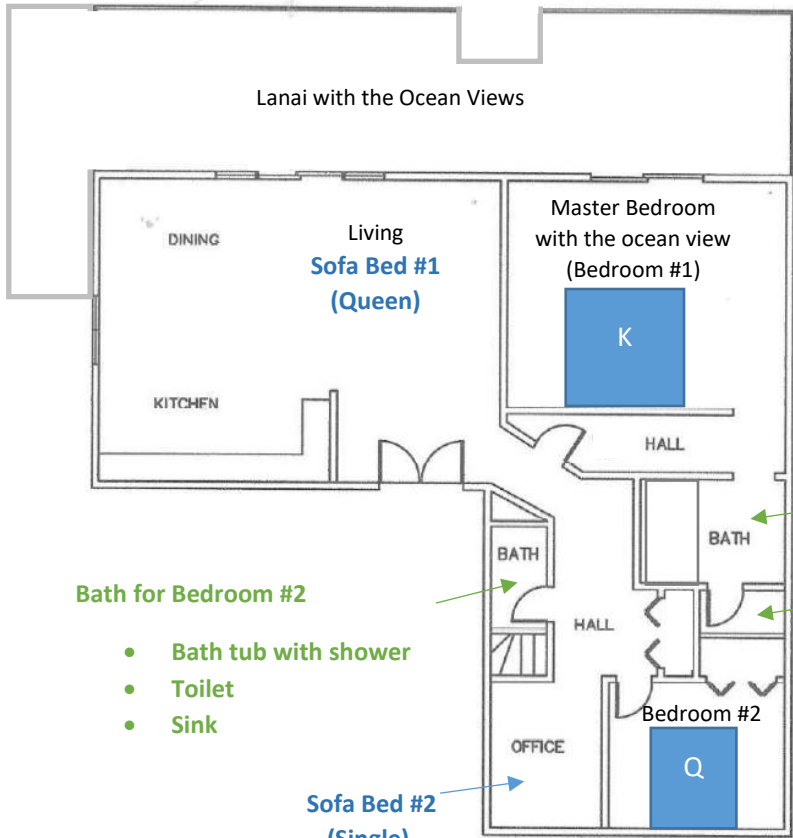

Main House 6BA/5BA (Unit 2001)

Floor Plans

Symbols

: King Bed

: Queen Bed

Main House – Upstairs

Upstairs

Bath for Bedroom #2

- Bath tub with shower
- Toilet
- Sink

Private Bath of Master Bedroom

- Oversized shower room
- Double sink
- Toilet

Sofa Bed #2 (Single)

Main House - Downstairs

Private Bath of Bedroom #3

- Oversized shower room
- Toilet & bidet
- Double sink

- Bath tub with shower
- Toilet
- Sink

Private Bath of Bedroom #6

- Shower room
- Toilet
- Sink

Main House Bed Configurations

- 6 Bedrooms, 5 Baths
- 7 Beds (King: 2, Queen: 5)
- Every bedroom has an AC unit and a ceiling fan

Regular Beds

Master Bedroom (Bedroom #1)	King: 1	<ul style="list-style-type: none"> • PRIVATE BATH • SPECTACULAR OCEAN VIEW • Huge balcony • TV • AC unit • Ceiling fan
Bedroom #2	Queen: 1	<ul style="list-style-type: none"> • AC unit • Ceiling fan
Bedroom #3	Queen: 2	<ul style="list-style-type: none"> • PRIVATE BATH • BACKYARD PATIO ON THE OCEAN SIDE • AC unit, • Ceiling fan
Bedroom #4	Queen: 1	<ul style="list-style-type: none"> • AC unit • Ceiling fan
Bedroom #5	Queen: 1	<ul style="list-style-type: none"> • AC unit • Ceiling fan
Bedroom #6	King: 1	<ul style="list-style-type: none"> • PRIVATE BATH • DIRECT ACCESS TO THE POOL • TV • AC unit • Ceiling fan